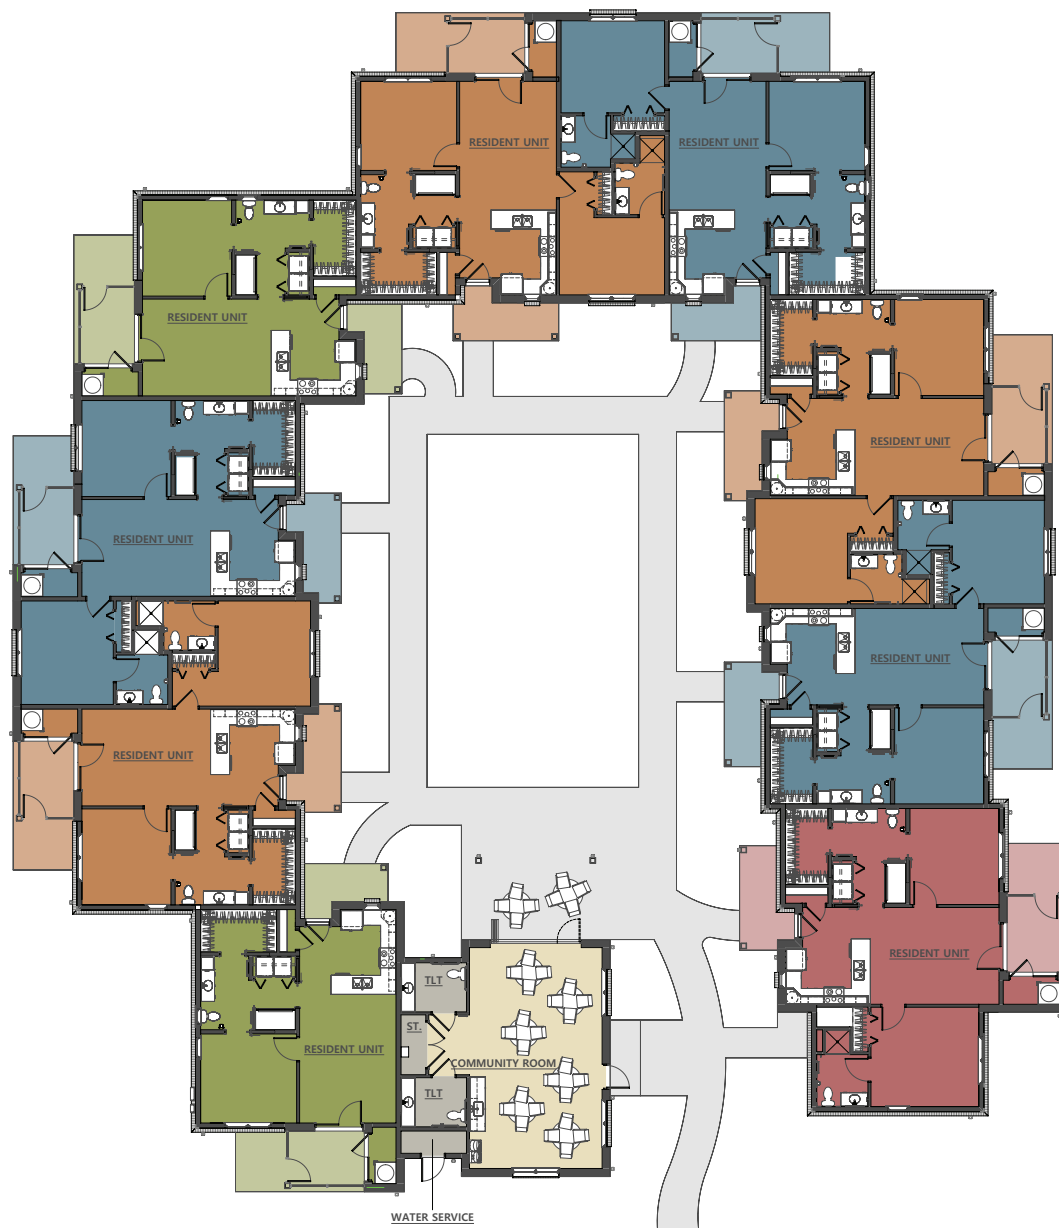

The Courtyards at RoseCrest

OVERALL PLAN

POCKET HOMES

-  **Cardinal - 1,011 SF**
TWO BEDROOM, TWO BATH
-  **Bluebird - 990 SF**
TWO BEDROOM, TWO BATH
-  **Dove - 1,018 SF**
TWO BEDROOM, TWO BATH
-  **Wren - 740 SF**
ONE BEDROOM, ONE BATH

NOT TO SCALE

Plans are for marketing purposes only and subject to change.
Dimensions and square footages may vary.