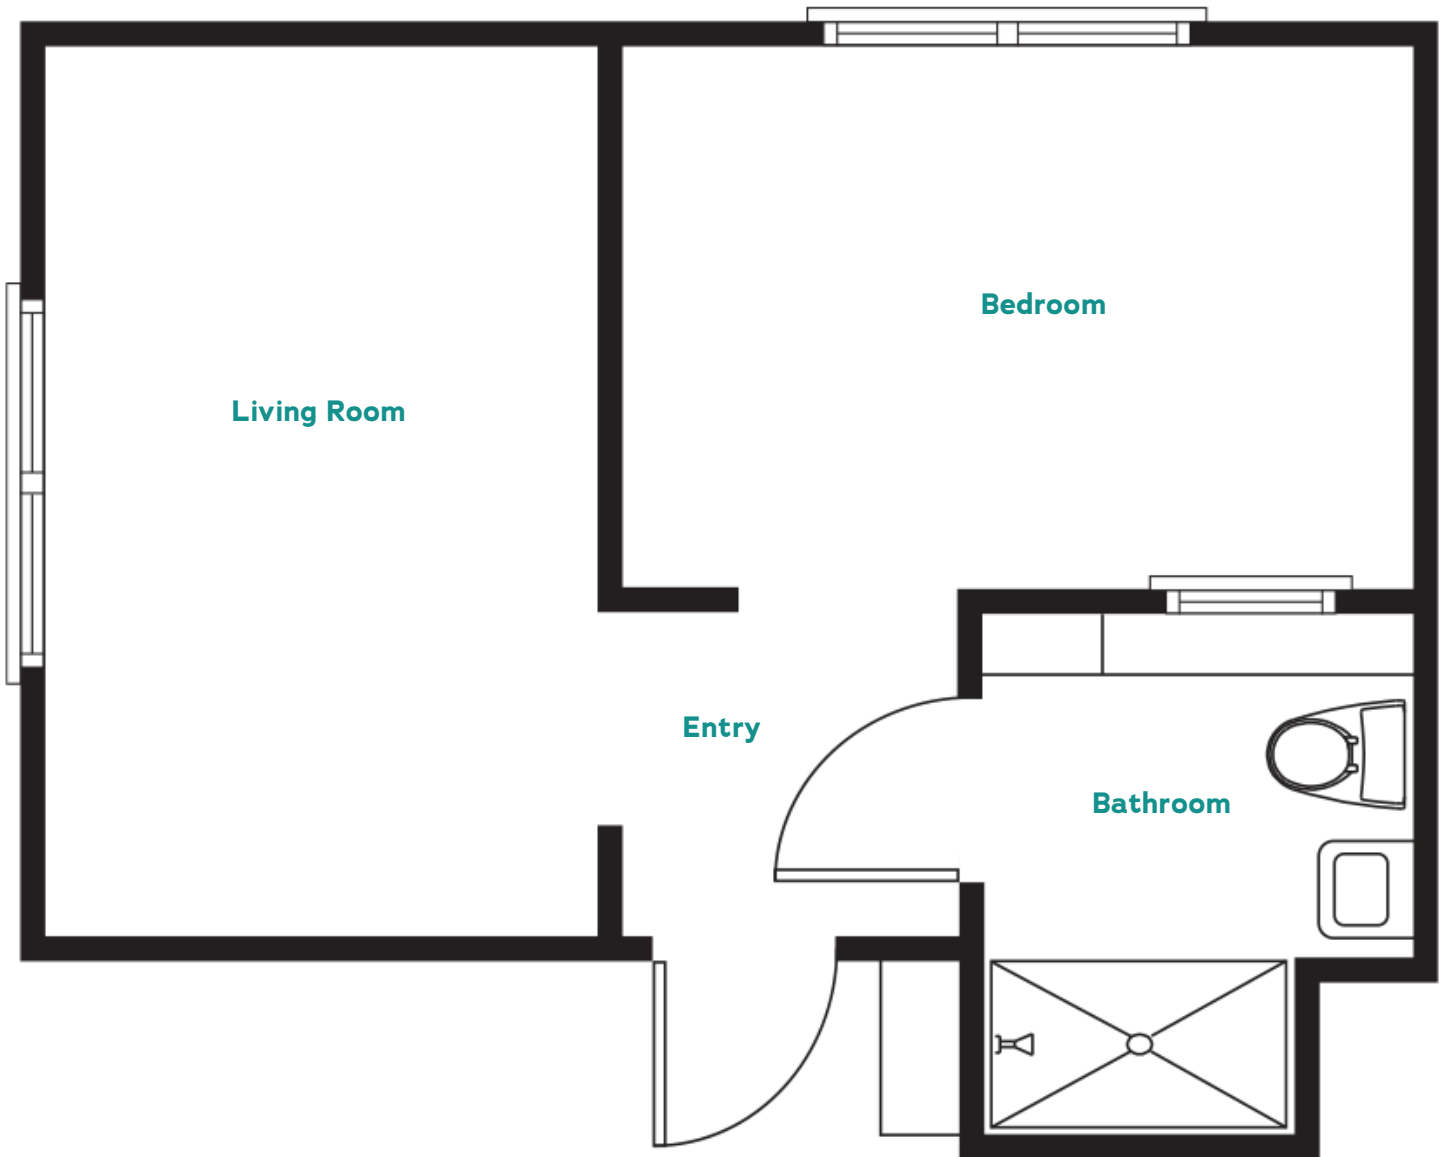

# Two-room Suite

1 Bed / 1 Bath | 401 sq. ft.

General (864) 599-8600 | [rosecrest.org](http://rosecrest.org)

Floor plans may vary slightly. Not drawn to scale.

RoseCrest

# Two-room Suite

1 Bed / 1 Bath | 401 sq. ft.

General (864) 599-8600 | [rosecrest.org](http://rosecrest.org)

Floor plans may vary slightly. Not drawn to scale.